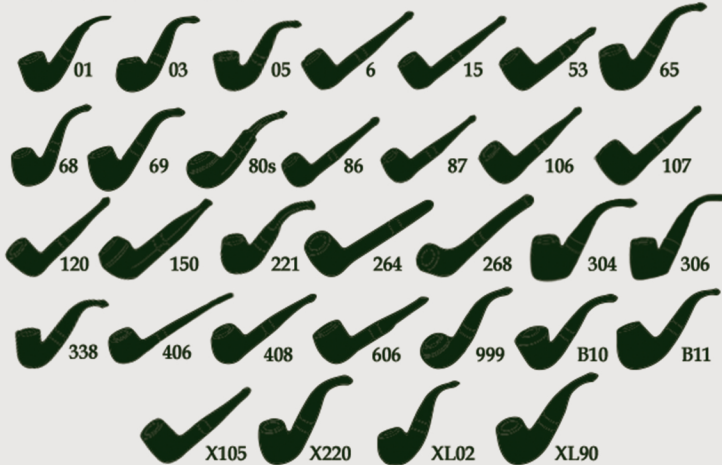

EST. 1865

Peterson®

OF DUBLIN

PETERSON SYSTEM

SYSTEM DE LUXE

CLASSIC RANGE

SHERLOCK HOLMES

THE RETURN OF SHERLOCK HOLMES

SPECIALITY SHAPES

CHURCHWARDEN

HOUSE PIPES