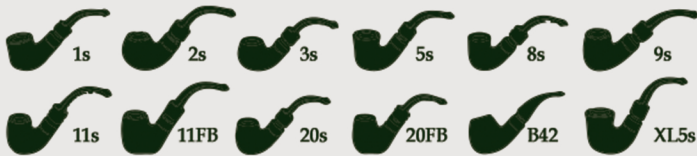

EST. 1865

Peterson®

OF DUBLIN

PETERSON SYSTEM

SYSTEM DE LUXE

CLASSIC RANGE

SHERLOCK HOLMES

THE RETURN OF SHERLOCK HOLMES

SPECIALITY SHAPES

CHURCHWARDEN

HOUSE PIPES