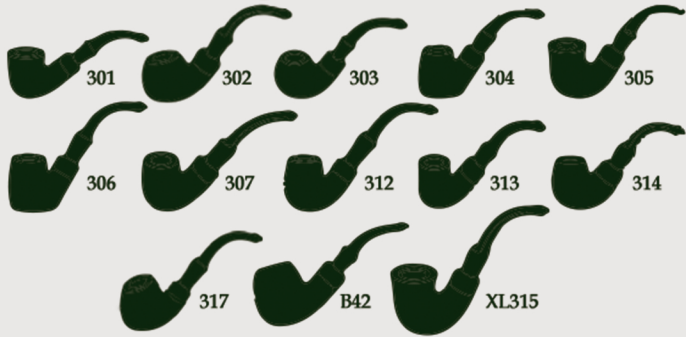

EST. 1865

Peterson®

OF DUBLIN

PETERSON SYSTEM

SYSTEM DE LUXE

CLASSIC RANGE

SHERLOCK HOLMES

THE RETURN OF SHERLOCK HOLMES

SPECIALITY SHAPES

CHURCHWARDEN

HOUSE PIPES